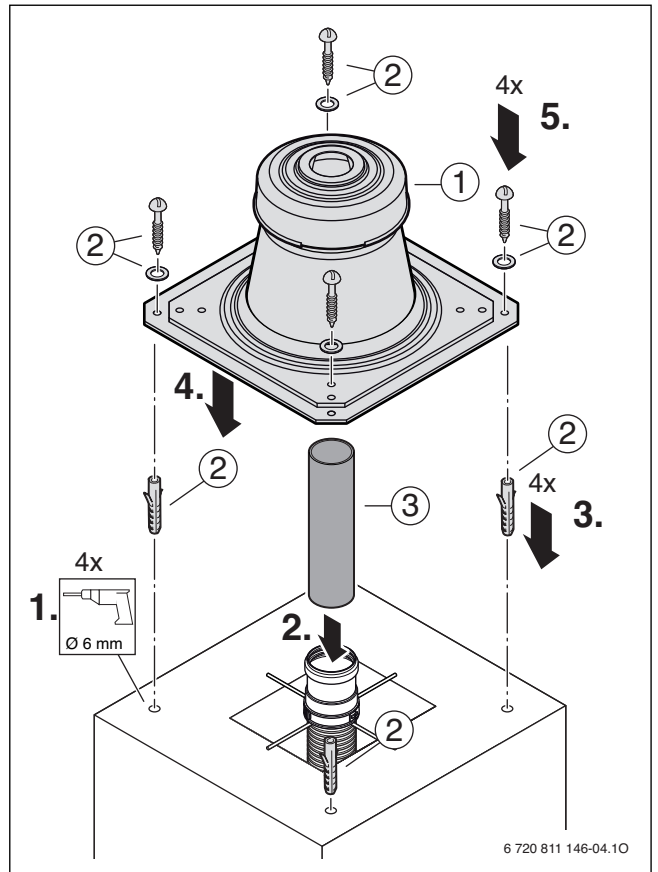

1 FC-060, 7738112635, Ø 60 mm

2 FC-080, 7738112719, Ø 80 mm

3 FC-110, 7738112721, Ø 110 mm

4

5

0010017800-001

Original Quality by Bosch Thermotechnik GmbH
Sophienstraße 30-32; D-35576 Wetzlar/Germany