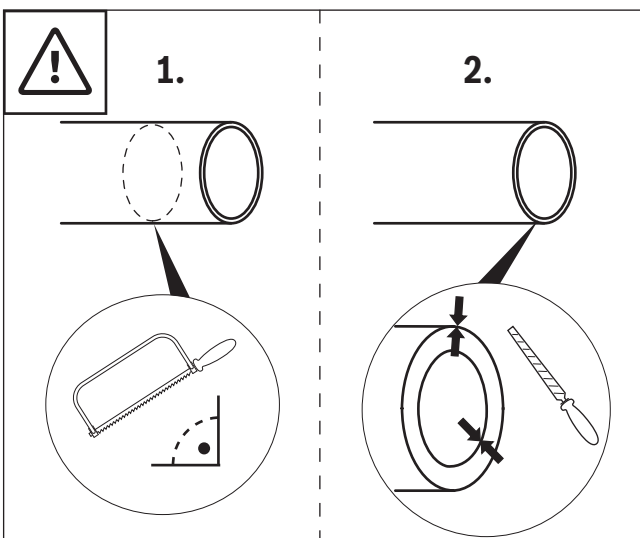

1 FC-060, 7738112635, Ø 60 mm

2 FC-080, 7738112719, Ø 80 mm

3 FC-110, 7738112721, Ø 110 mm

4

5

0010017800-001

Original Quality by Bosch Thermotechnik GmbH
Sophienstraße 30-32; D-35576 Wetzlar/Germany