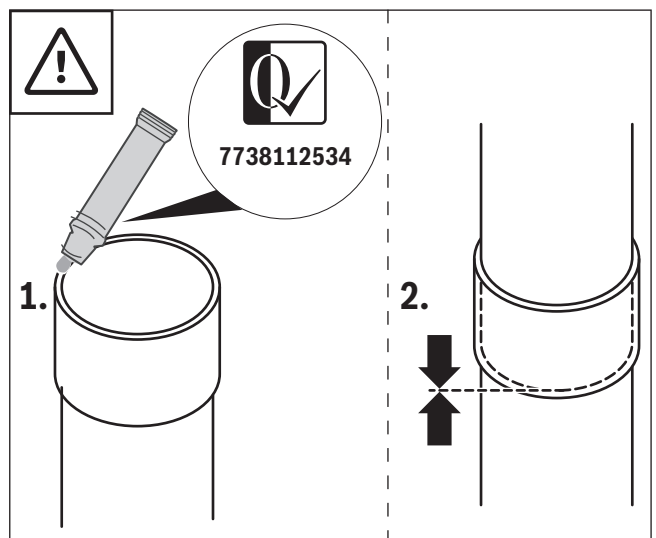

1 FC-060, 7738112635, Ø 60 mm

2 FC-080, 7738112719, Ø 80 mm

3 FC-110, 7738112721, Ø 110 mm

4

5

0010017800-001

Original Quality by Bosch Thermotechnik GmbH
Sophienstraße 30-32; D-35576 Wetzlar/Germany