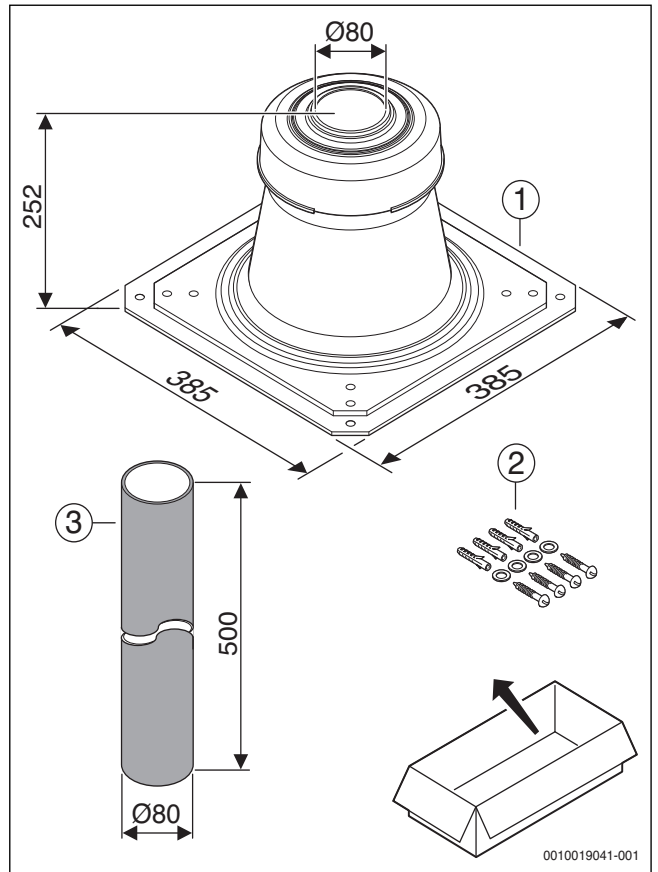

1 FC-060, 7738112635, Ø 60 mm

2 FC-080, 7738112719, Ø 80 mm

3 FC-110, 7738112721, Ø 110 mm

4

5

0010017800-001

Original Quality by Bosch Thermotechnik GmbH
Sophienstraße 30-32; D-35576 Wetzlar/Germany