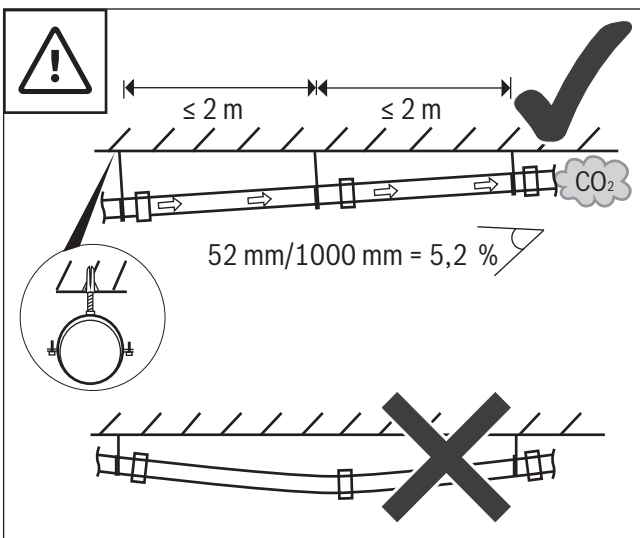

1 FC-060, 7738112635, Ø 60 mm

2 FC-080, 7738112719, Ø 80 mm

3 FC-110, 7738112721, Ø 110 mm

4

5

0010017800-001

Original Quality by Bosch Thermotechnik GmbH
Sophienstraße 30-32; D-35576 Wetzlar/Germany