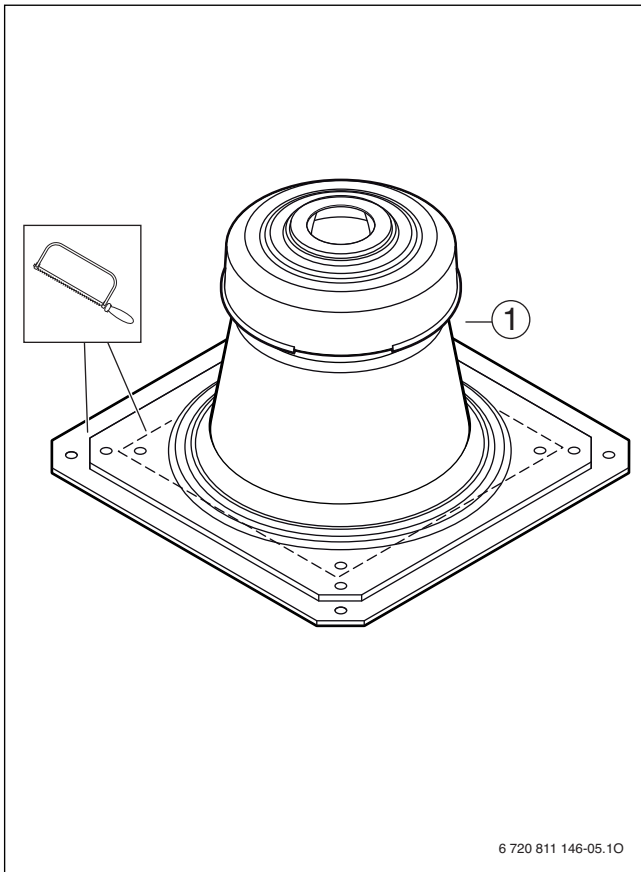

1 FC-060, 7738112635, Ø 60 mm

2 FC-080, 7738112719, Ø 80 mm

3 FC-110, 7738112721, Ø 110 mm

4

5

0010017800-001

Original Quality by Bosch Thermotechnik GmbH
Sophienstraße 30-32; D-35576 Wetzlar/Germany