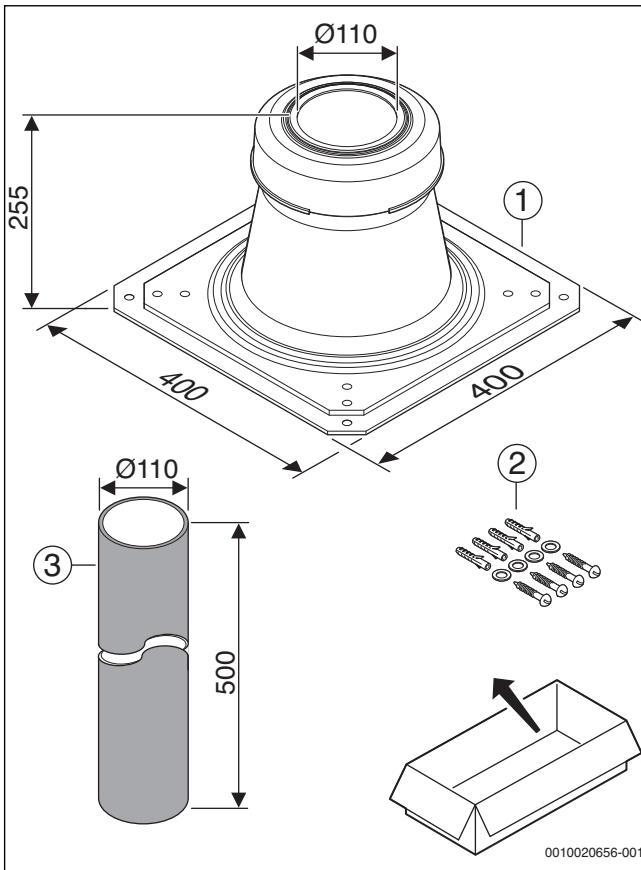

1 FC-060, 7738112635, Ø 60 mm

2 FC-080, 7738112719, Ø 80 mm

3 FC-110, 7738112721, Ø 110 mm

4

5

0010017800-001

Original Quality by Bosch Thermotechnik GmbH
Sophienstraße 30-32; D-35576 Wetzlar/Germany