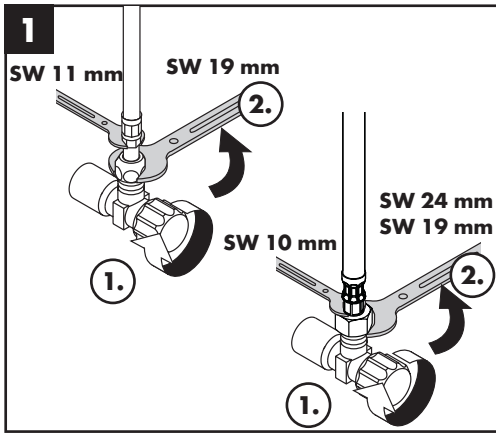

# Service

96638000 (450 mm)  
96786000 (490 mm)

97456000 (450 mm)

## **G 3/8**

96666000 (350 mm)  
96667000 (350 mm)  
95141000 (450 mm)  
97206000 (450 mm)  
96507000 (450 mm)  
92629000 (600 mm)  
95664000 (600 mm)  
96556000 (600 mm)  
97398000 (600 mm)  
95372000 (900 mm)  
96316000 (900 mm)  
98785000 (900 mm)

## **G 1/2**

97443000 (450 mm)  
95648000 (450 mm)  
97489000 (900 mm)

**hansgrohe**

11

12

13

14

---