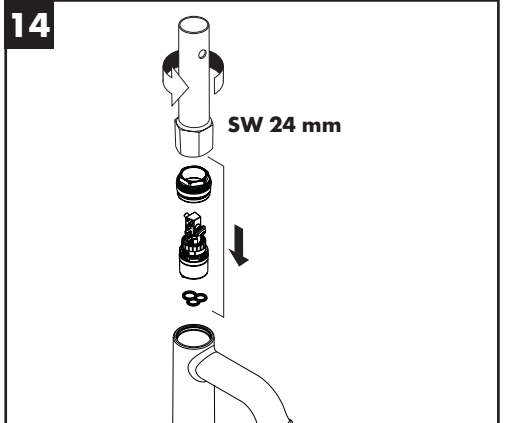

# Service

96638000 (450 mm)  
96786000 (490 mm)

97456000 (450 mm)

## **G 3/8**

96666000 (350 mm)  
96667000 (350 mm)  
95141000 (450 mm)  
97206000 (450 mm)  
96507000 (450 mm)  
92629000 (600 mm)  
95664000 (600 mm)  
96556000 (600 mm)  
97398000 (600 mm)  
95372000 (900 mm)  
96316000 (900 mm)  
98785000 (900 mm)

## **G 1/2**

97443000 (450 mm)  
95648000 (450 mm)  
97489000 (900 mm)

**hansgrohe**

11

12

13

14

---