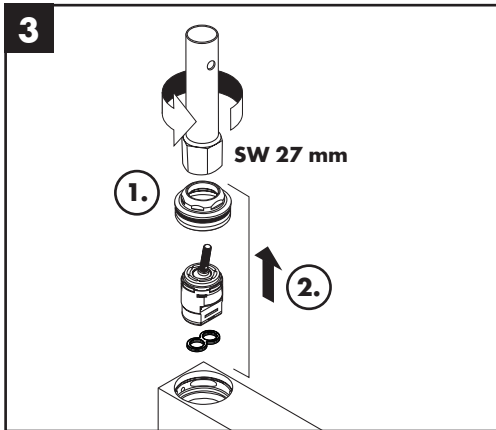

# Service

96638000 (450 mm)  
96786000 (490 mm)

97456000 (450 mm)

## **G 3/8**

96666000 (350 mm)  
96667000 (350 mm)  
95141000 (450 mm)  
97206000 (450 mm)  
96507000 (450 mm)  
92629000 (600 mm)  
95664000 (600 mm)  
96556000 (600 mm)  
97398000 (600 mm)  
95372000 (900 mm)  
96316000 (900 mm)  
98785000 (900 mm)

## **G 1/2**

97443000 (450 mm)  
95648000 (450 mm)  
97489000 (900 mm)

**hansgrohe**

11

12

13

14

---