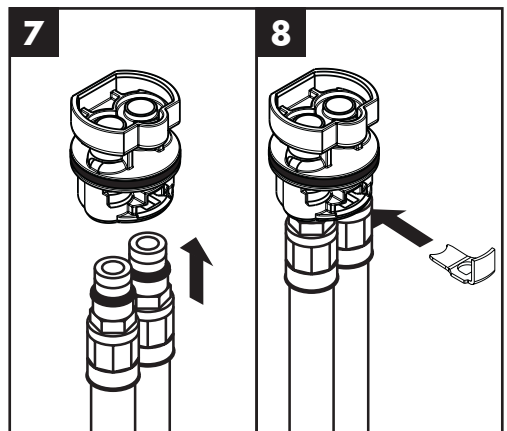

# Service

96638000 (450 mm)  
96786000 (490 mm)

97456000 (450 mm)

## **G 3/8**

96666000 (350 mm)  
96667000 (350 mm)  
95141000 (450 mm)  
97206000 (450 mm)  
96507000 (450 mm)  
92629000 (600 mm)  
95664000 (600 mm)  
96556000 (600 mm)  
97398000 (600 mm)  
95372000 (900 mm)  
96316000 (900 mm)  
98785000 (900 mm)

## **G 1/2**

97443000 (450 mm)  
95648000 (450 mm)  
97489000 (900 mm)

**hansgrohe**

11

12

13

14

---