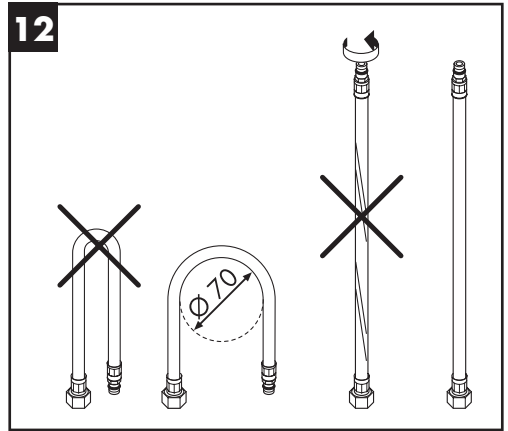

# Service

96638000 (450 mm)  
96786000 (490 mm)

97456000 (450 mm)

## **G 3/8**

96666000 (350 mm)  
96667000 (350 mm)  
95141000 (450 mm)  
97206000 (450 mm)  
96507000 (450 mm)  
92629000 (600 mm)  
95664000 (600 mm)  
96556000 (600 mm)  
97398000 (600 mm)  
95372000 (900 mm)  
96316000 (900 mm)  
98785000 (900 mm)

## **G 1/2**

97443000 (450 mm)  
95648000 (450 mm)  
97489000 (900 mm)

**hansgrohe**

11

12

13

14

---