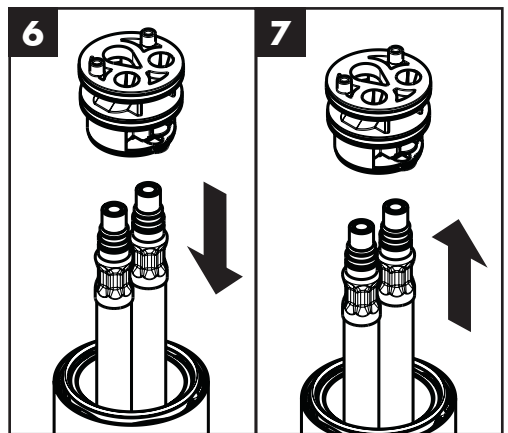

# Service

96638000 (450 mm)  
96786000 (490 mm)

97456000 (450 mm)

## **G 3/8**

96666000 (350 mm)  
96667000 (350 mm)  
95141000 (450 mm)  
97206000 (450 mm)  
96507000 (450 mm)  
92629000 (600 mm)  
95664000 (600 mm)  
96556000 (600 mm)  
97398000 (600 mm)  
95372000 (900 mm)  
96316000 (900 mm)  
98785000 (900 mm)

## **G 1/2**

97443000 (450 mm)  
95648000 (450 mm)  
97489000 (900 mm)

**hansgrohe**

11

12

13

14

---