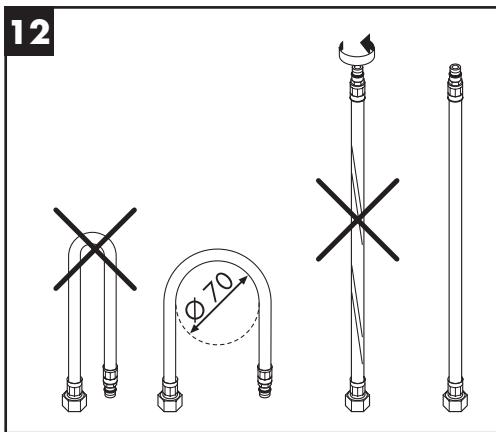

# Service

96638000 (450 mm)  
96786000 (490 mm)

97456000 (450 mm)

## **G 3/8**

96666000 (350 mm)  
96667000 (350 mm)  
95141000 (450 mm)  
97206000 (450 mm)  
96507000 (450 mm)  
92629000 (600 mm)  
95664000 (600 mm)  
96556000 (600 mm)  
97398000 (600 mm)  
95372000 (900 mm)  
96316000 (900 mm)  
98785000 (900 mm)

## **G 1/2**

97443000 (450 mm)  
95648000 (450 mm)  
97489000 (900 mm)

**hansgrohe**

11

12

13

14

---