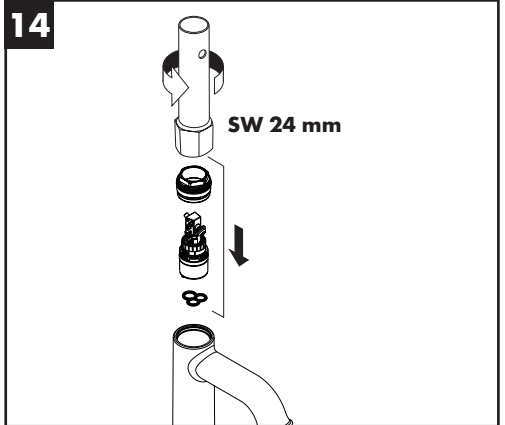

# Service

96638000 (450 mm)  
96786000 (490 mm)

97456000 (450 mm)

## **G 3/8**

96666000 (350 mm)  
96667000 (350 mm)  
95141000 (450 mm)  
97206000 (450 mm)  
96507000 (450 mm)  
92629000 (600 mm)  
95664000 (600 mm)  
96556000 (600 mm)  
97398000 (600 mm)  
95372000 (900 mm)  
96316000 (900 mm)  
98785000 (900 mm)

## **G 1/2**

97443000 (450 mm)  
95648000 (450 mm)  
97489000 (900 mm)

**hansgrohe**

11

12

13

14

---