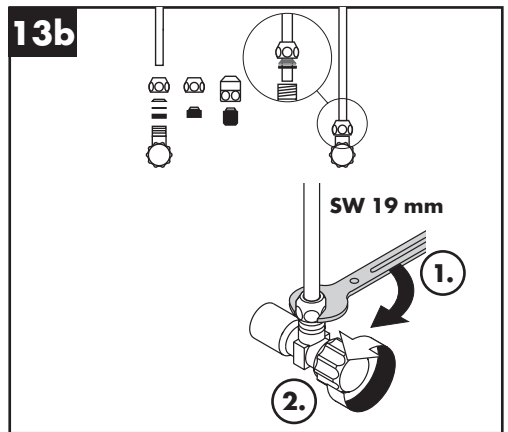

# Service

96638000 (450 mm)  
96786000 (490 mm)

97456000 (450 mm)

## **G 3/8**

96666000 (350 mm)  
96667000 (350 mm)  
95141000 (450 mm)  
97206000 (450 mm)  
96507000 (450 mm)  
92629000 (600 mm)  
95664000 (600 mm)  
96556000 (600 mm)  
97398000 (600 mm)  
95372000 (900 mm)  
96316000 (900 mm)  
98785000 (900 mm)

## **G 1/2**

97443000 (450 mm)  
95648000 (450 mm)  
97489000 (900 mm)

**hansgrohe**

11

12

13

14

---