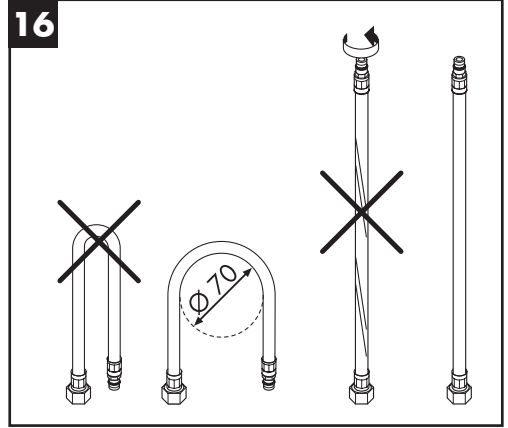

# Service

96638000 (450 mm)  
96786000 (490 mm)

97456000 (450 mm)

## **G 3/8**

96666000 (350 mm)  
96667000 (350 mm)  
95141000 (450 mm)  
97206000 (450 mm)  
96507000 (450 mm)  
92629000 (600 mm)  
95664000 (600 mm)  
96556000 (600 mm)  
97398000 (600 mm)  
95372000 (900 mm)  
96316000 (900 mm)  
98785000 (900 mm)

## **G 1/2**

97443000 (450 mm)  
95648000 (450 mm)  
97489000 (900 mm)

**hansgrohe**

11

12

13

14

---