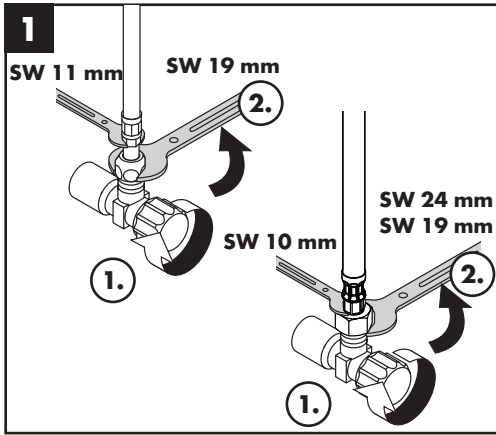

# Service

96638000 (450 mm)  
96786000 (490 mm)

97456000 (450 mm)

## **G 3/8**

96666000 (350 mm)  
96667000 (350 mm)  
95141000 (450 mm)  
97206000 (450 mm)  
96507000 (450 mm)  
92629000 (600 mm)  
95664000 (600 mm)  
96556000 (600 mm)  
97398000 (600 mm)  
95372000 (900 mm)  
96316000 (900 mm)  
98785000 (900 mm)

## **G 1/2**

97443000 (450 mm)  
95648000 (450 mm)  
97489000 (900 mm)

**hansgrohe**

11

12

13

14

---