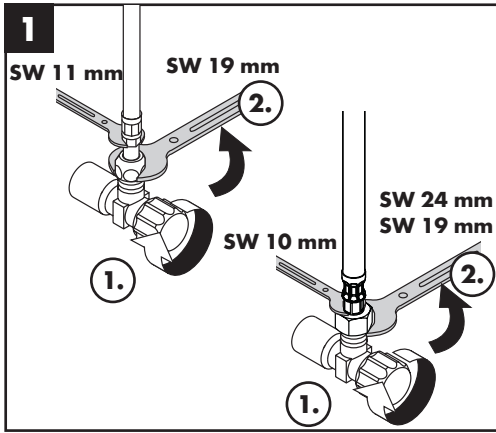

# Service

96638000 (450 mm)  
96786000 (490 mm)

97456000 (450 mm)

## **G 3/8**

96666000 (350 mm)  
96667000 (350 mm)  
95141000 (450 mm)  
97206000 (450 mm)  
96507000 (450 mm)  
92629000 (600 mm)  
95664000 (600 mm)  
96556000 (600 mm)  
97398000 (600 mm)  
95372000 (900 mm)  
96316000 (900 mm)  
98785000 (900 mm)

## **G 1/2**

97443000 (450 mm)  
95648000 (450 mm)  
97489000 (900 mm)

**hansgrohe**

11

12

13

14

---