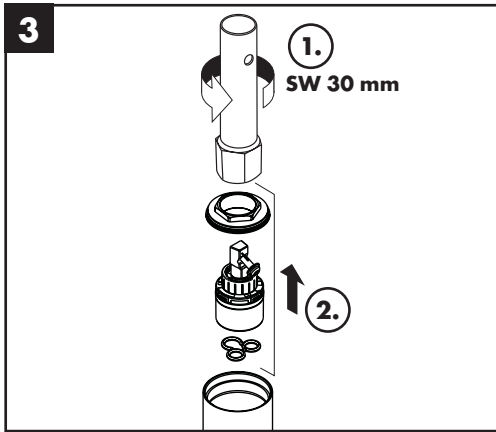

# Service

96638000 (450 mm)  
96786000 (490 mm)

97456000 (450 mm)

## **G 3/8**

96666000 (350 mm)  
96667000 (350 mm)  
95141000 (450 mm)  
97206000 (450 mm)  
96507000 (450 mm)  
92629000 (600 mm)  
95664000 (600 mm)  
96556000 (600 mm)  
97398000 (600 mm)  
95372000 (900 mm)  
96316000 (900 mm)  
98785000 (900 mm)

## **G 1/2**

97443000 (450 mm)  
95648000 (450 mm)  
97489000 (900 mm)

**hansgrohe**

11

12

13

14

---