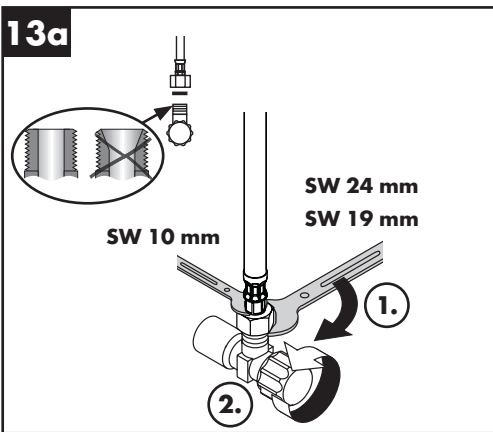

# Service

96638000 (450 mm)  
96786000 (490 mm)

97456000 (450 mm)

## **G 3/8**

96666000 (350 mm)  
96667000 (350 mm)  
95141000 (450 mm)  
97206000 (450 mm)  
96507000 (450 mm)  
92629000 (600 mm)  
95664000 (600 mm)  
96556000 (600 mm)  
97398000 (600 mm)  
95372000 (900 mm)  
96316000 (900 mm)  
98785000 (900 mm)

## **G 1/2**

97443000 (450 mm)  
95648000 (450 mm)  
97489000 (900 mm)

**hansgrohe**

11

12

13

14

---