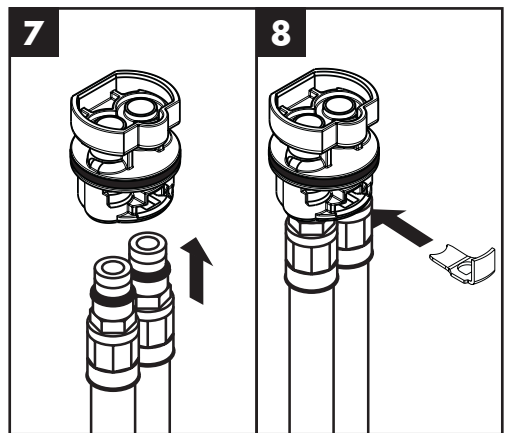

# Service

96638000 (450 mm)  
96786000 (490 mm)

97456000 (450 mm)

## **G 3/8**

96666000 (350 mm)  
96667000 (350 mm)  
95141000 (450 mm)  
97206000 (450 mm)  
96507000 (450 mm)  
92629000 (600 mm)  
95664000 (600 mm)  
96556000 (600 mm)  
97398000 (600 mm)  
95372000 (900 mm)  
96316000 (900 mm)  
98785000 (900 mm)

## **G 1/2**

97443000 (450 mm)  
95648000 (450 mm)  
97489000 (900 mm)

**hansgrohe**

11

12

13

14

---