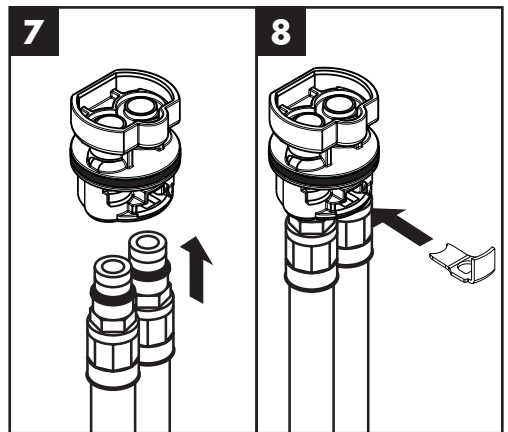

# Service

96638000 (450 mm)  
96786000 (490 mm)

97456000 (450 mm)

## **G 3/8**

96666000 (350 mm)  
96667000 (350 mm)  
95141000 (450 mm)  
97206000 (450 mm)  
96507000 (450 mm)  
92629000 (600 mm)  
95664000 (600 mm)  
96556000 (600 mm)  
97398000 (600 mm)  
95372000 (900 mm)  
96316000 (900 mm)  
98785000 (900 mm)

## **G 1/2**

97443000 (450 mm)  
95648000 (450 mm)  
97489000 (900 mm)

**hansgrohe**

11

12

13

14

---