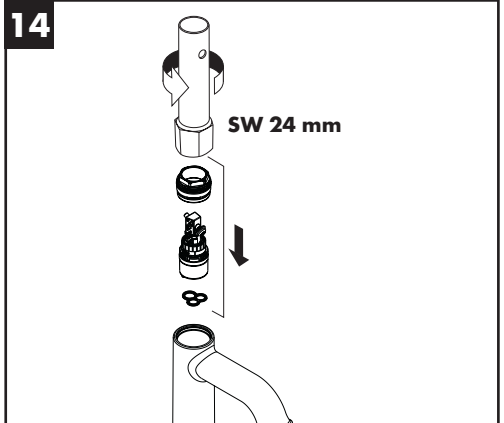

# Service

96638000 (450 mm)  
96786000 (490 mm)

97456000 (450 mm)

## **G 3/8**

96666000 (350 mm)  
96667000 (350 mm)  
95141000 (450 mm)  
97206000 (450 mm)  
96507000 (450 mm)  
92629000 (600 mm)  
95664000 (600 mm)  
96556000 (600 mm)  
97398000 (600 mm)  
95372000 (900 mm)  
96316000 (900 mm)  
98785000 (900 mm)

## **G 1/2**

97443000 (450 mm)  
95648000 (450 mm)  
97489000 (900 mm)

**hansgrohe**

11

12

13

14

---